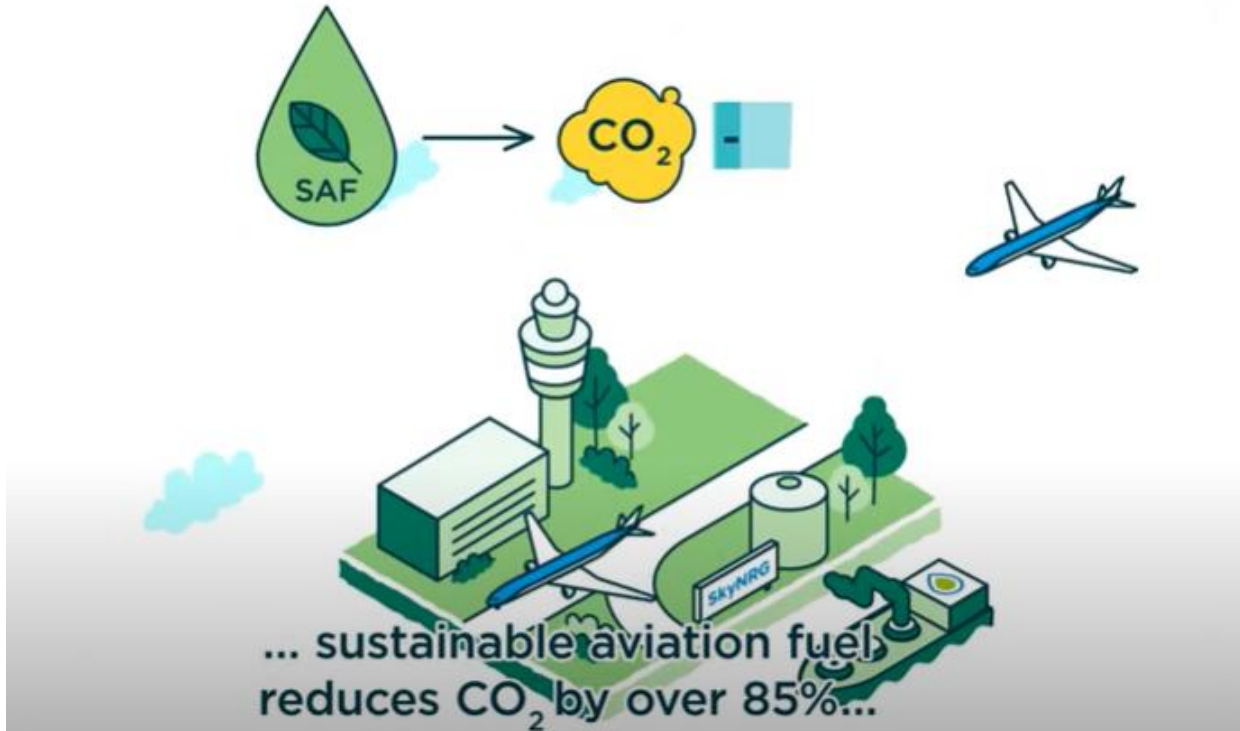

KRISTIANSAND

AALESUND

TRONDHEIM

AIR FRANCE – KLM FOCUS ON THE MOST RELEVANT AND VIABLE FOR OUR OPERATION

2006 - UN CSR Compact program
2015 - UN Sustainable Goals 2015

SkyNRG was founded in 2010 by KLM to develop the market for Sustainable Aviation Fuel (SAF)